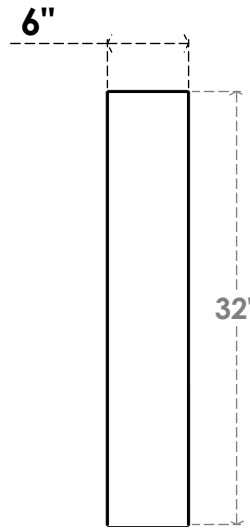

ITEM NUMBER: BRCPC060X32000X32000TRA

6"W X 32"D X 32"H TRADITIONAL ARCHITECTURAL GRADE PVC CLOSED KNEE BRACE

SIDE PROFILE

FRONT PROFILE

ISOMETRIC

EKENA MILLWORK
2300 WEST MAIN ST.
CLARKSVILLE, TX 75426
TOLL FREE: 866-607-0453
WWW.EKENAMILLWORK.COM