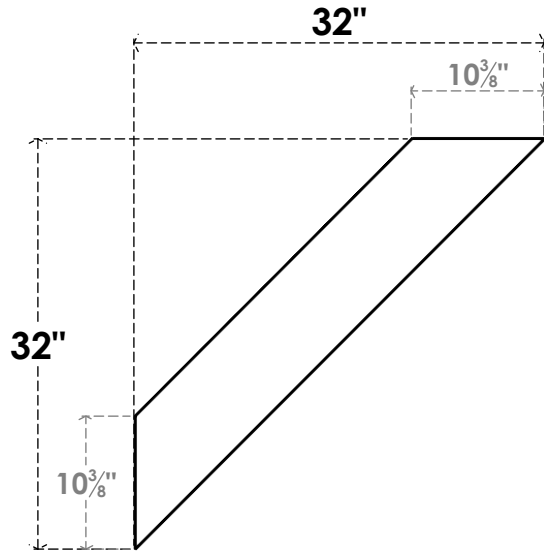

ITEM NUMBER: BRCPC060X32000X32000TRA

6"W X 32"D X 32"H TRADITIONAL ARCHITECTURAL GRADE PVC CLOSED KNEE BRACE

SIDE PROFILE

FRONT PROFILE

ISOMETRIC

EKENA MILLWORK
2300 WEST MAIN ST.
CLARKSVILLE, TX 75426
TOLL FREE: 866-607-0453
WWW.EKENAMILLWORK.COM